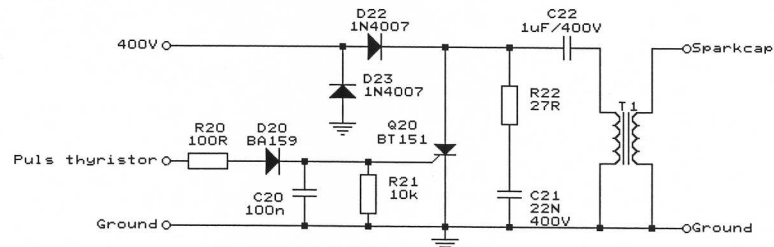

Timerboard

IGBT

Thyristor

Gompy		
The Netherlands		
Title Programmable CDI / TCI		
Size	Document Number	REV
B	cdiwi102.sch	A3
Date:	August 13, 2010	Sheet 1 of