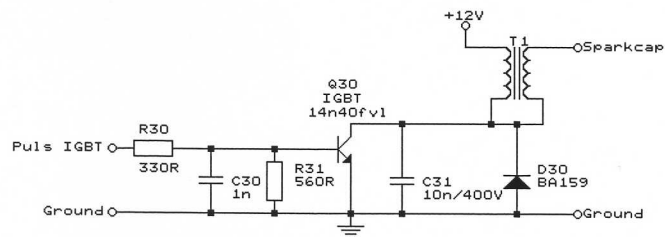

Timerboard

IGBT

Thyristor

Gompy		
The Netherlands		
Title Programmable CDI / TCI		
Size	Document Number	REV
B	cdiwi102.sch	A3
Date:	August 13, 2010	Sheet 1 of